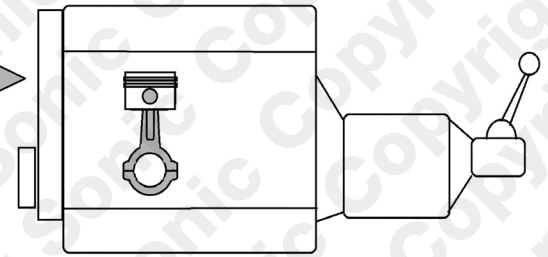

Instructions

The following instructions are for guidance only. Please refer to OEM derived data such as the vehicles manufactures own data or Autodata. The use of these engine timing tools is purely down to the user's discretion and Sonic cannot be held responsible for any damage caused what so ever.