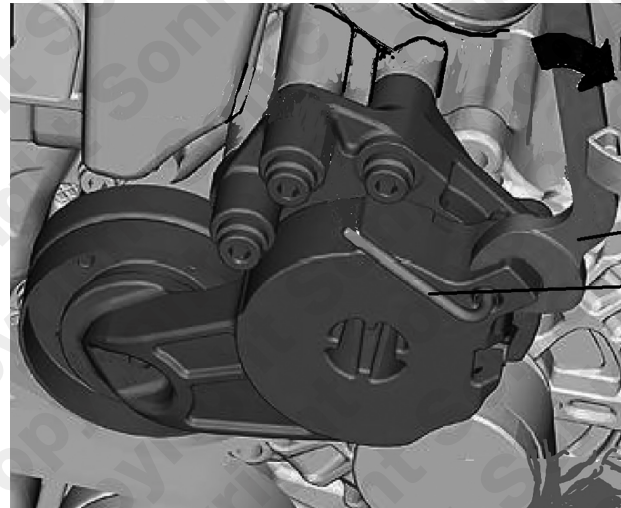

Instructions

The following instructions are for guidance only. Please refer to OEM derived data such as the vehicles manufactures own data or Autodata. The use of these engine timing tools is purely down to the user's discretion and Sonic cannot be held responsible for any damage caused what so ever.