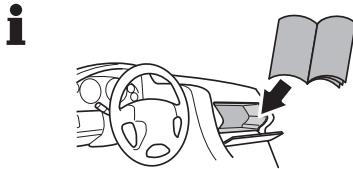

Thule SquareBar Evo

x1

x3

x2

i

	Weight		Volume
Medium	29 kg	65 lbs	360 litre
Alpine	30 kg	66 lbs	380 litre
Large	30 kg	66 lbs	430 litre

i

Thule T-track Adapter