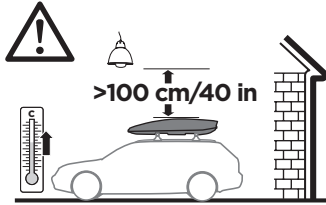

Thule SquareBar Evo

x1

x3

x2

i

	Weight		Volume
Medium	29 kg	65 lbs	360 litre
Alpine	30 kg	66 lbs	380 litre
Large	30 kg	66 lbs	430 litre

i

Thule T-track Adapter