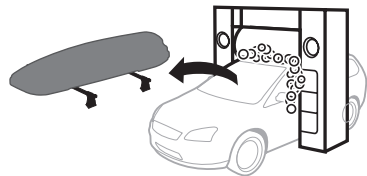

CITY CRASH

Complies with ISO norm

x1

Thule WingBar Evo

Thule WingBar/
Thule AeroBlade

Thule AeroBar

Thule ProBar Evo

Thule SlideBar Evo

Thule SquareBar Evo

x1

x3

x2

i

	Weight		Volume
Medium	29 kg	65 lbs	360 litre
Alpine	30 kg	66 lbs	380 litre
Large	30 kg	66 lbs	430 litre

i

Thule T-track Adapter