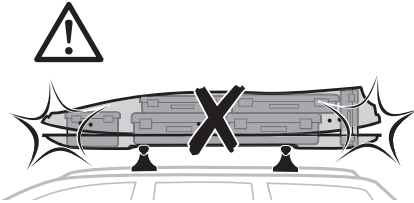

Thule SquareBar Evo

x1

x3

x2

i

	Weight		Volume
Medium	29 kg	65 lbs	360 litre
Alpine	30 kg	66 lbs	380 litre
Large	30 kg	66 lbs	430 litre

i

Thule T-track Adapter