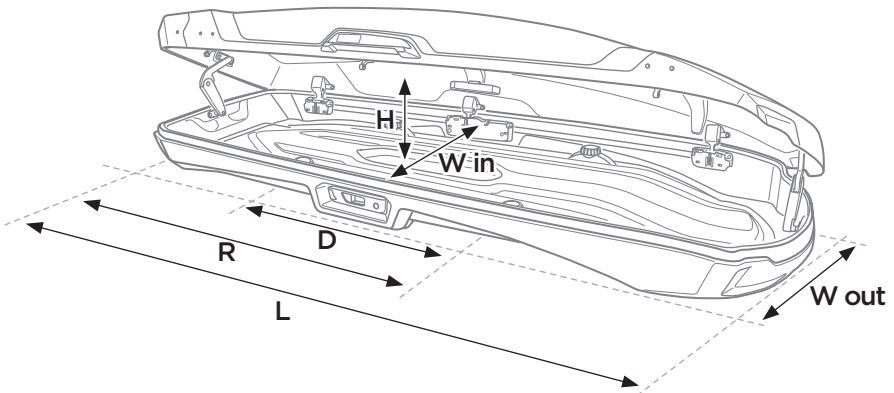

i

		D Min	D Max	W in	W out	H	L	R Min
Medium	mm	557	932	780	880	297	2120	1310
	in	21 ⁷/₈	36 ³/₄	30 ³/₄	34 ⁵/₈	11 ³/₄	83 ¹/₂	51 ¹/₂
Alpine	mm	557	932	780	884	284	2280	1370
	in	21 ⁷/₈	36 ³/₄	30 ³/₄	34 ³/₄	11 ¹/₈	89 ³/₄	53 ⁷/₈
Large	mm	557	932	780	884	329	2315	1410
	in	21 ⁷/₈	36 ³/₄	30 ³/₄	34 ³/₄	13	91 ¹/₈	55 ³/₈